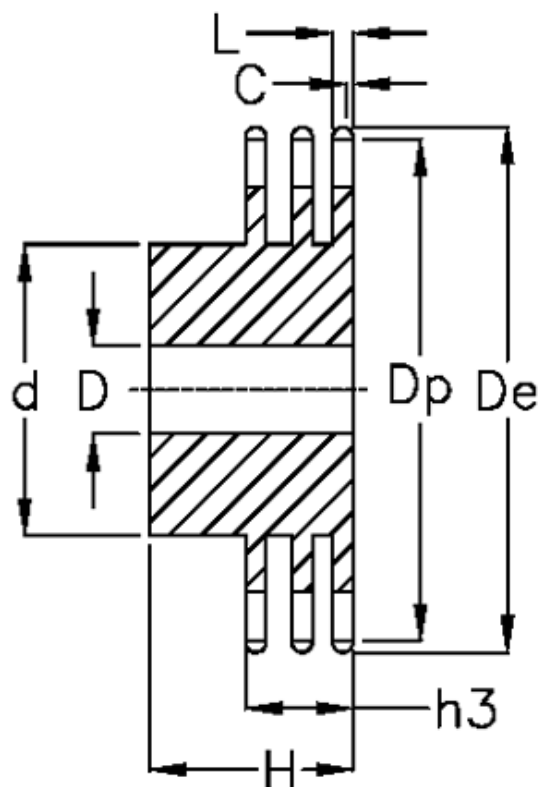

Data Sheet

Article number: 616013006018

Description: Sprocket 10 B-3 Z=18 triplex
predrilled

Measures

C = 1.6

d = 74

D = $16 \pm 0,5$

De = 98.3

Dp = 91.42

For chain size = 5/8" x 3/8"

For chain type = 10 B-3

H = 60

h3 = 42.1

L = 9

Number of teeth = 18